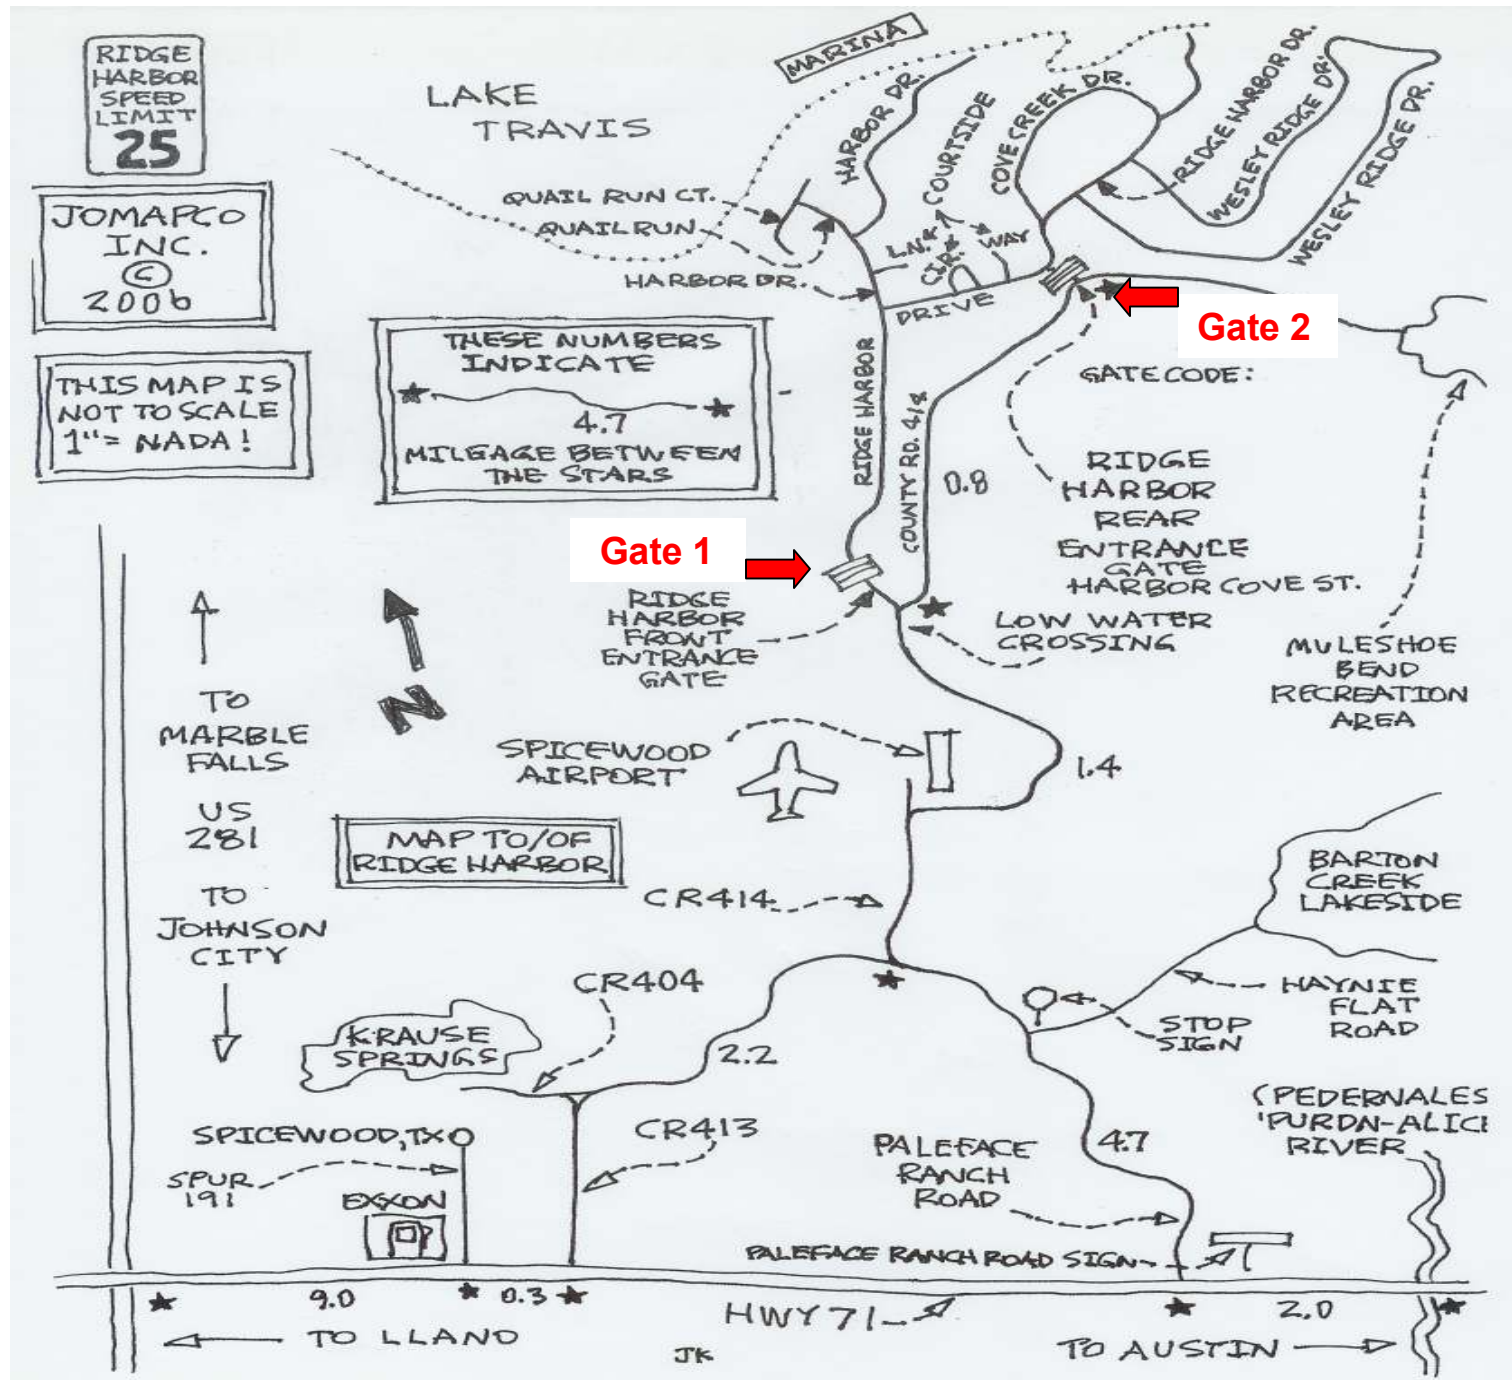

RIDGE HARBOR SPEED LIMIT 25

JOMARCO INC. © 2006

THIS MAP IS NOT TO SCALE 1" = NADA!

THESE NUMBERS INDICATE 4.7 MILEAGE BETWEEN THE STARS

↑ TO MARBLE FALLS
US 281
↓ TO JOHNSON CITY

MAP TO/OF RIDGE HARBOR

★ 9.0 ★ 0.3 ★
← TO LLAND

HWY 71 → JK

★ 2.0 ★
→ TO AUSTIN